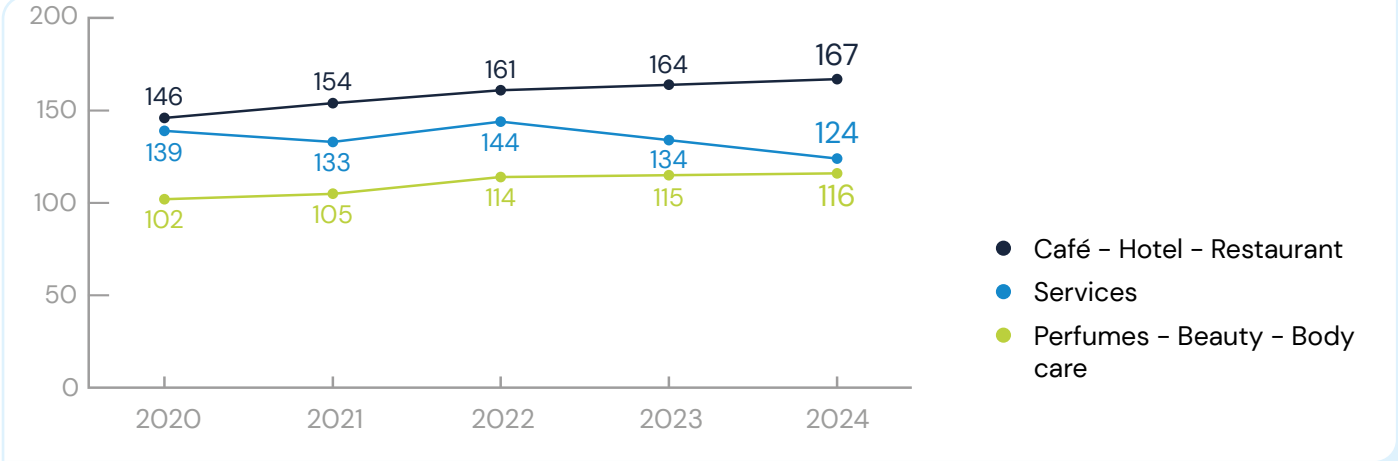

Socio-demographic statistics ⁽¹⁾

134 166 inhabitants ⁽²⁾

Unemployment rate: **20.1 %** ⁽²⁾

(1) Amiens Commune
(2) INSEE Publication 2023 - Year 2020

History of the vacancy rate

Distribution of activities

Top 3 activities: number of shops

Codata perimeters can be modified from year to year according to the evolution of the commercial structure of studied sites.