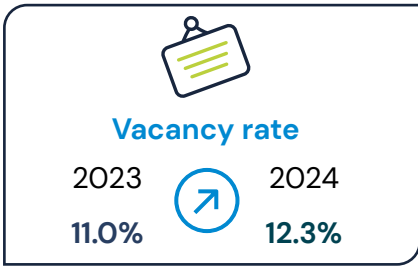

Socio-demographic statistics ⁽¹⁾

134 166 inhabitants ⁽²⁾

Unemployment rate: **20.1 %** ⁽²⁾

(1) Amiens Commune
(2) INSEE Publication 2023 - Year 2020

History of the vacancy rate

Distribution of activities

Top 3 activities: number of shops