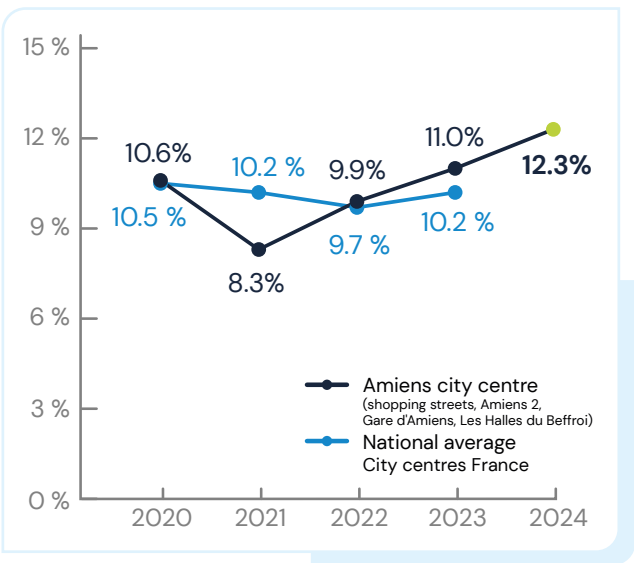

Shopping streets
+
Amiens 2
(shopping centre)
+
Gare d'Amiens
(train station)
+
Les Halles du Beffroi
(shopping centre)
=
909 locations

- ### Codata method
- **On-site** data collections
 - Distance covered by the data-collector: **24.4 km**
 - **Annual** update
 - Detailed **plans**
 - Exhaustive within **Codata perimeters**

Socio-demographic statistics ⁽¹⁾

134 166 inhabitants ⁽²⁾

Unemployment rate: **20.1 %** ⁽²⁾

(1) Amiens Commune
(2) INSEE Publication 2023 - Year 2020

History of the vacancy rate

Distribution of activities

Top 3 activities: number of shops

Codata perimeters can be modified from year to year according to the evolution of the commercial structure of studied sites.