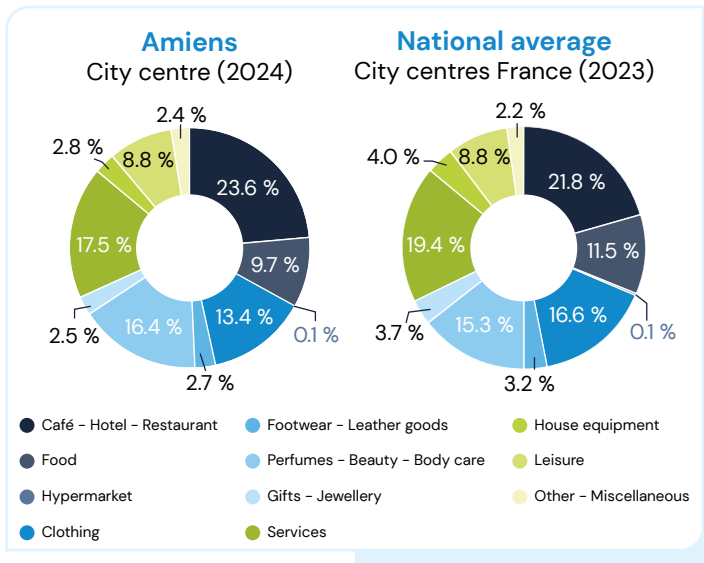

Shopping streets
+
Amiens 2
(shopping centre)
+
Gare d'Amiens
(train station)
+
Les Halles du Beffroi
(shopping centre)
=
909 locations

- ### Codata method
- **On-site** data collections
 - Distance covered by the data-collector: **24.4 km**
 - **Annual** update
 - Detailed **plans**
 - Exhaustive within **Codata perimeters**

Socio-demographic statistics ⁽¹⁾

134 166 inhabitants ⁽²⁾

Unemployment rate: **20.1 %** ⁽²⁾

(1) Amiens Commune
(2) INSEE Publication 2023 - Year 2020

History of the vacancy rate

Distribution of activities

Top 3 activities: number of shops

Codata perimeters can be modified from year to year according to the evolution of the commercial structure of studied sites.