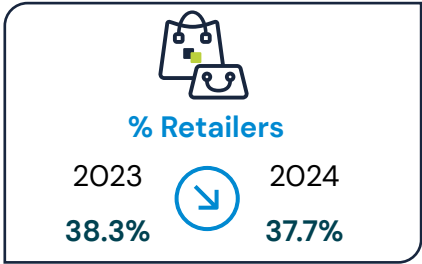

Socio-demographic statistics <sup>(1)</sup>

**165 831 inhabitants** <sup>(2)</sup>

Unemployment rate: **20.8 %** <sup>(2)</sup>

(1) Le Havre Commune  
(2) INSEE Publication 2023 - Year 2020