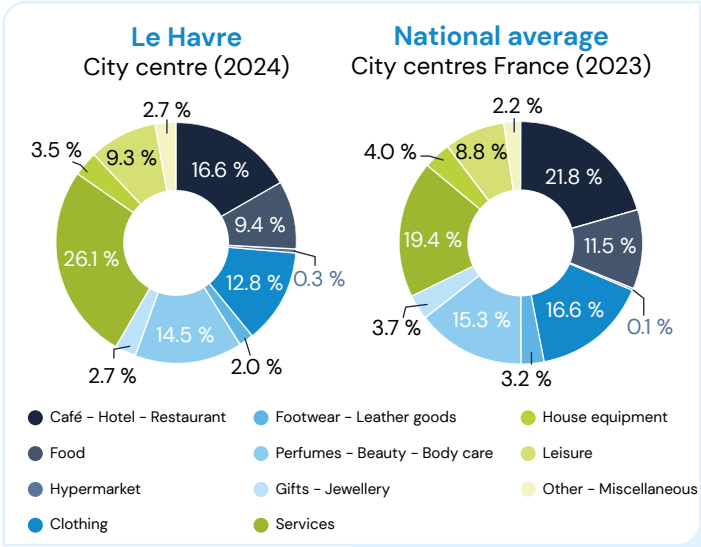

Shopping streets  
+  
Coty  
(shopping centre)  
+  
Place-O-Marche Le Havre  
(shopping centre)  
=  
**862 locations**

- ### Codata method
- **On-site** data collections
  - Distance covered by the data-collector: **25 km**
  - **Annual** update
  - Detailed **plans**
  - Exhaustive within **Codata perimeters**

Socio-demographic statistics <sup>(1)</sup>

**165 831 inhabitants** <sup>(2)</sup>

Unemployment rate: **20.8 %** <sup>(2)</sup>

(1) Le Havre Commune  
(2) INSEE Publication 2023 - Year 2020

### History of the vacancy rate

### Distribution of activities