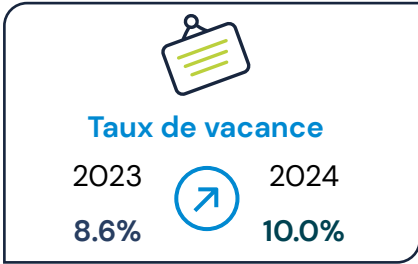

Socio-demographic statistics <sup>(1)</sup>

**165 831 inhabitants** <sup>(2)</sup>

Unemployment rate: **20.8 %** <sup>(2)</sup>

(1) Le Havre Commune  
(2) INSEE Publication 2023 - Year 2020