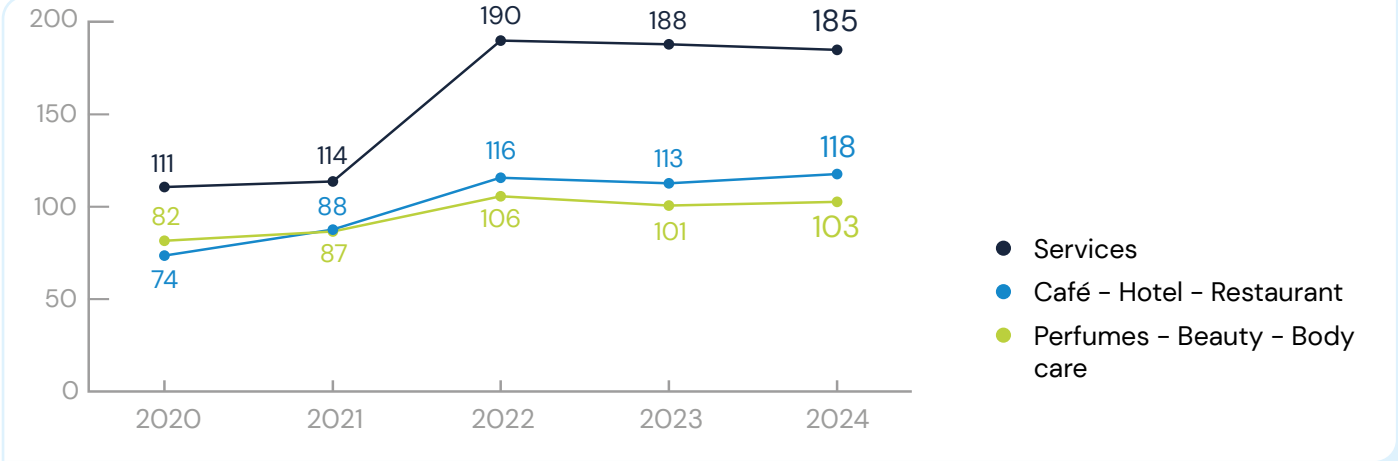

Top 5 activities: number of shops

Codata perimeters can be modified from year to year according to the evolution of the commercial structure of studied sites.