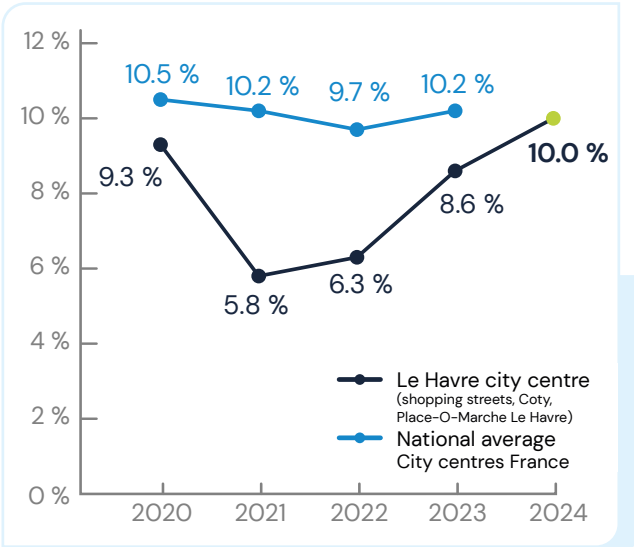

History of the vacancy rate