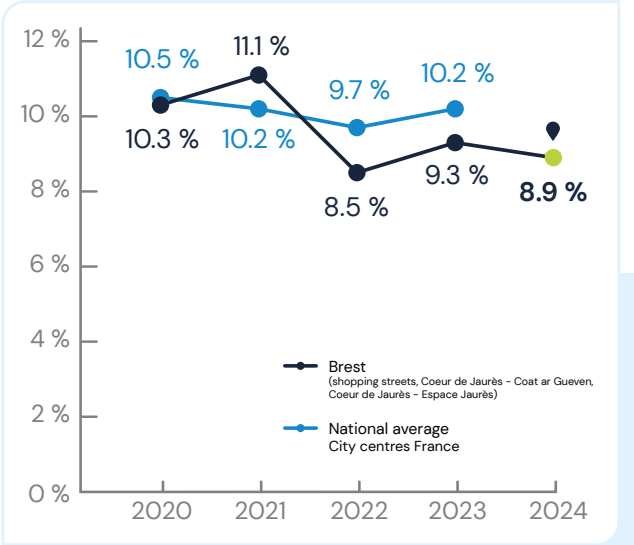

Shopping streets
+
Coeur de Jaurès – Coat ar Gueven
+
Coeur de Jaurès – Espace Jaurès
=
740 locations

- ### Codata method
- **On-site** data collections
 - Distance covered by the data-collector: **21.4 km**
 - **Annual** update
 - Detailed **plans**
 - Exhaustive within **Codata perimeters**

Socio-demographic statistics ⁽¹⁾

139 458 inhabitants ⁽²⁾

Unemployment rate: **15.7 %** ⁽²⁾

(1) Brest Commune/Municipality
(2) INSEE Publication 2023 - Year 2020

History of the vacancy rate

Distribution of activities

Top 5 activities: number of shops

Codata perimeters can be modified from year to year according to the evolution of the commercial structure of studied sites.