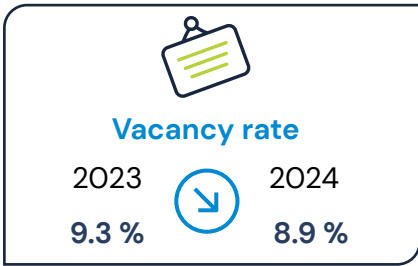

Socio-demographic statistics ⁽¹⁾

139 458 inhabitants ⁽²⁾

Unemployment rate: **15.7 %** ⁽²⁾

(1) Brest Commune/Municipality
(2) INSEE Publication 2023 - Year 2020

History of the vacancy rate

Distribution of activities