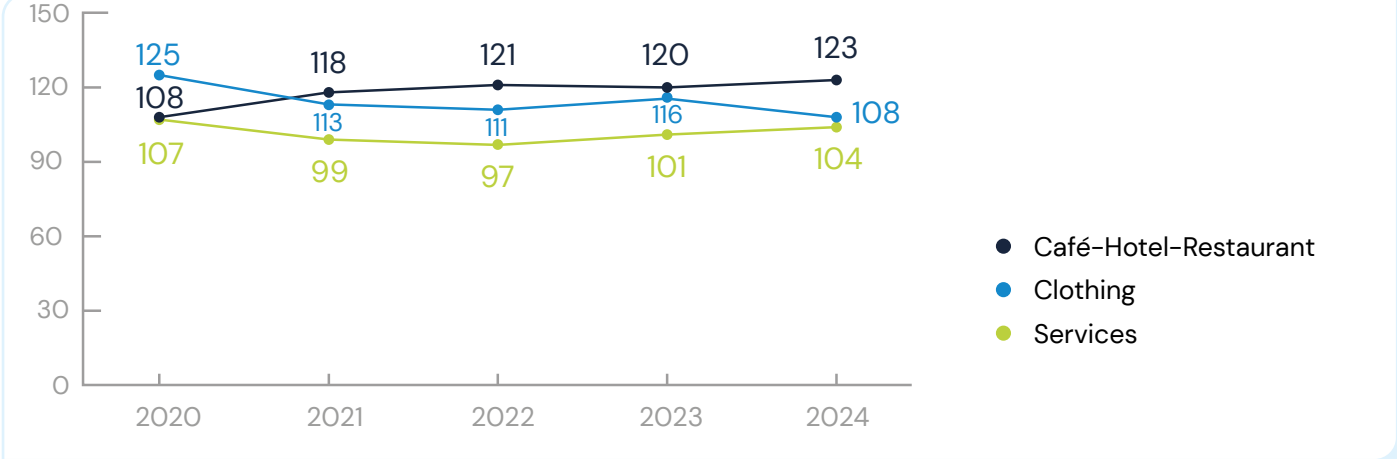

Socio-demographic statistics ⁽¹⁾

139 458 inhabitants ⁽²⁾

Unemployment rate: **15.7 %** ⁽²⁾

(1) Brest Commune/Municipality
(2) INSEE Publication 2023 - Year 2020

History of the vacancy rate

Distribution of activities

Top 5 activities: number of shops

Codata perimeters can be modified from year to year according to the evolution of the commercial structure of studied sites.