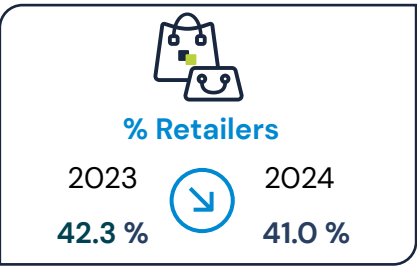

Socio-demographic statistics ⁽¹⁾

139 458 inhabitants ⁽²⁾

Unemployment rate: **15.7 %** ⁽²⁾

(1) Brest Commune/Municipality
(2) INSEE Publication 2023 - Year 2020

History of the vacancy rate

Distribution of activities