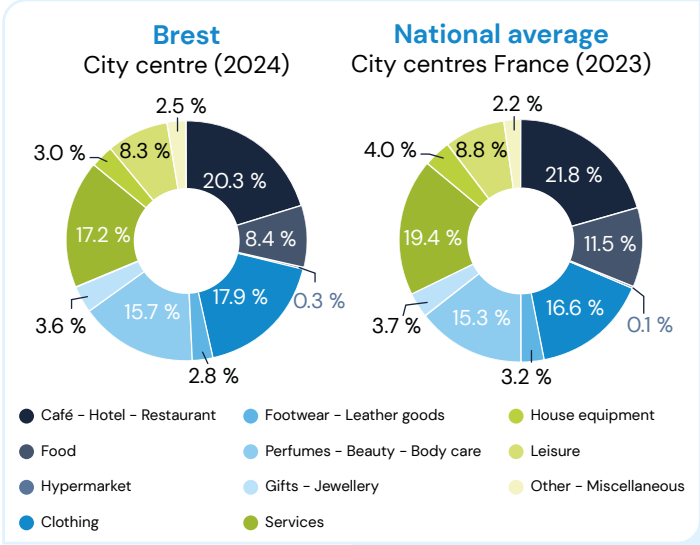

Socio-demographic statistics ⁽¹⁾

139 458 inhabitants ⁽²⁾

Unemployment rate: **15.7 %** ⁽²⁾

(1) Brest Commune/Municipality
(2) INSEE Publication 2023 - Year 2020

History of the vacancy rate

Distribution of activities

Top 5 activities: number of shops

Codata perimeters can be modified from year to year according to the evolution of the commercial structure of studied sites.