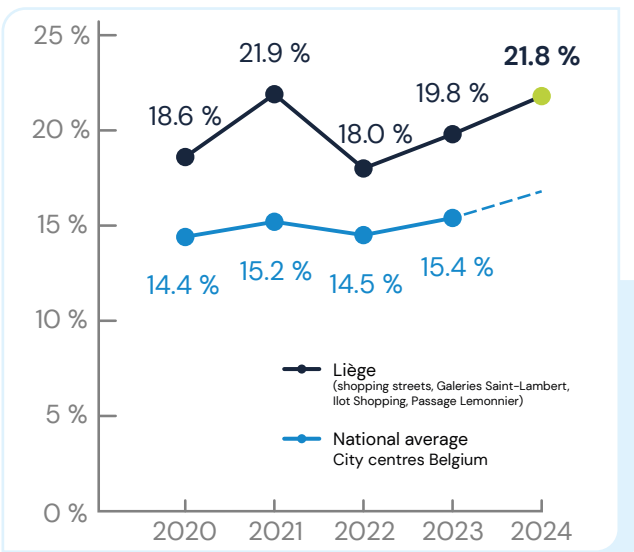

Shopping streets
+
Galeries Saint-Lambert (shopping centre)
+
Ilot Shopping (shopping centre)
+
Passage Lemonnier (shopping centre)
=
1,168 locations

- ### Codata method
- **On-site** data collections
 - Distance covered by the data-collector: **24.4 km**
 - **Annual** update
 - Detailed **plans**
 - Exhaustive within **Codata perimeters**

Socio-demographic statistics ⁽¹⁾

195 183 inhabitants ⁽²⁾

Unemployment rate: **23.2 %** ⁽²⁾

(1) Liège Commune (Belgium)
(2) Statbel Publication 2022 - Year 2022

History of the vacancy rate

Distribution of activities

Top 5 activities: number of shops

Codata perimeters can be modified from year to year according to the evolution of the commercial structure of studied sites.