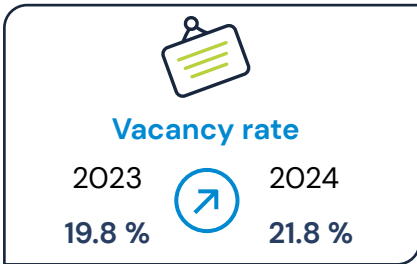

Socio-demographic statistics ⁽¹⁾

195 183 inhabitants ⁽²⁾

Unemployment rate: **23.2 %** ⁽²⁾

(1) Liège Commune (Belgium)
(2) Statbel Publication 2022 - Year 2022

History of the vacancy rate

Distribution of activities