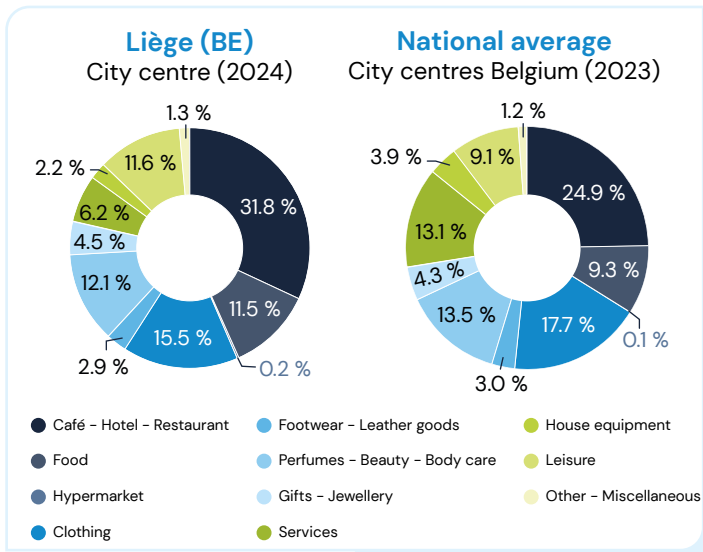

Shopping streets
+
Galeries Saint-Lambert (shopping centre)
+
Ilot Shopping (shopping centre)
+
Passage Lemonnier (shopping centre)
=
1,168 locations

- ### Codata method
- **On-site** data collections
 - Distance covered by the data-collector: **24.4 km**
 - **Annual** update
 - Detailed **plans**
 - Exhaustive within **Codata perimeters**

Socio-demographic statistics ⁽¹⁾

195 183 inhabitants ⁽²⁾

Unemployment rate: **23.2 %** ⁽²⁾

(1) Liège Commune (Belgium)
(2) Statbel Publication 2022 - Year 2022

History of the vacancy rate

Distribution of activities

Top 5 activities: number of shops

Codata perimeters can be modified from year to year according to the evolution of the commercial structure of studied sites.